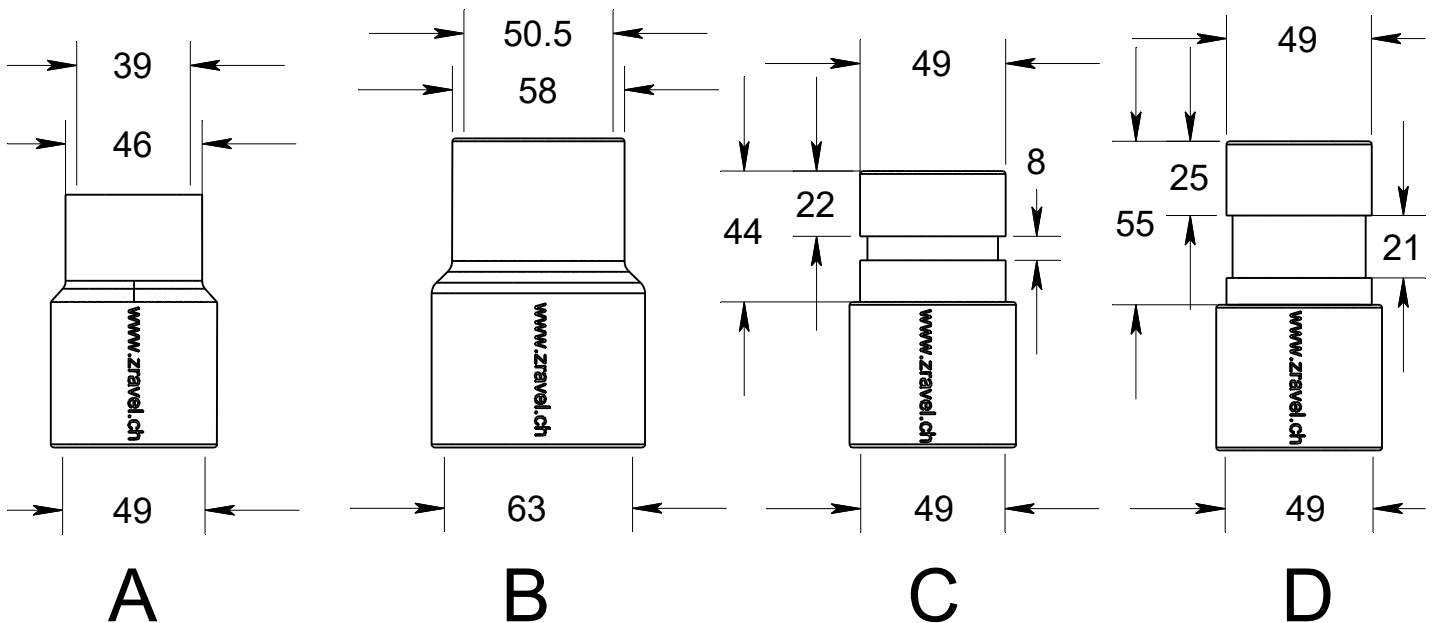

EN: Overview .stl print data download

DE: Übersicht. stl Druckdaten downloade

Note:

Version A+B may out of TPU shore 58D

Lying, tree support, 0.6mm printer nozzle

www.Zravel.ch

**Vacuum cleaner
hose connections**