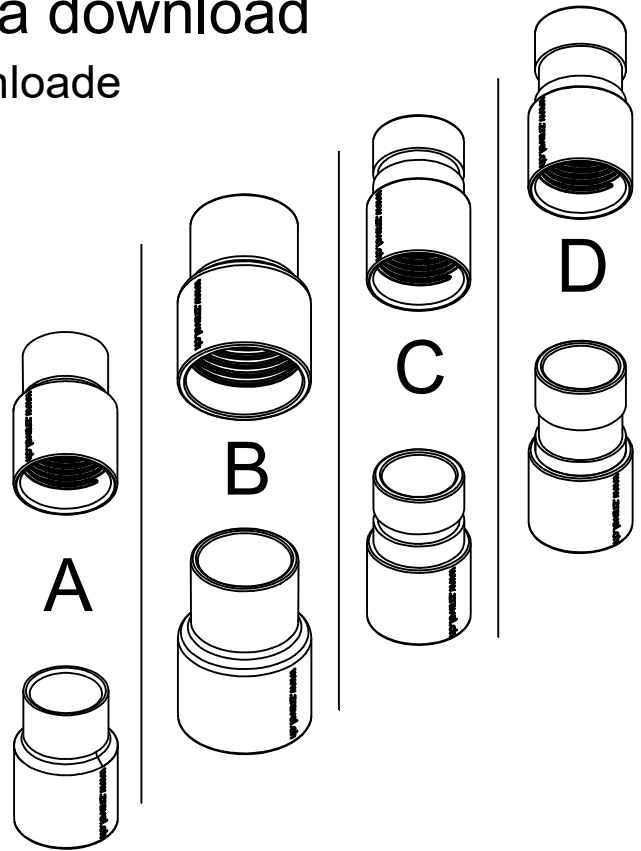

EN: Overview .stl print data download

DE: Übersicht. stl Druckdaten downloade

Note:

Version A+B may out of TPU shore 58D

Lying, tree support, 0.6mm printer nozzle

www.Zravel.ch

**Vacuum cleaner
hose connections**